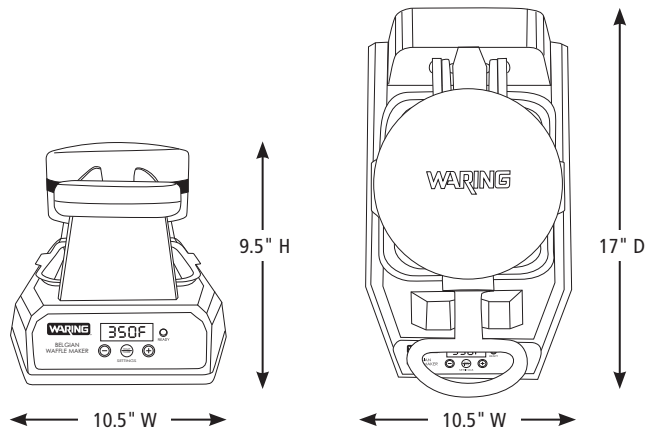

Mini Belgian Waffle Plate Replacement Kit

DIMENSIONS

Out of Box Weight: 13.3 lb.

ORDERING INFORMATION	#STD. PKG.	GIFTBOX WEIGHT (LB)	CUBIC FEET	BOX DIMENSIONS D X W X H	UPC	CASE PKG.	MC WEIGHT (LB)	MC DIMENSIONS D X W X H	MBC
WW185X – Single Belgian Waffle Maker with Automatic Countdown Timer	1	19.2	1.358	19" x 12.625" x 12"	040072107559	1	19.2	19.625" x 13.625" x 12.875"	10040072107556
WW180XRP – Belgian Waffle Plate Replacement Kit	1	2.25	0.081	8" x 1.875" x 9.375"	040072088100	16	37.625	16.125" x 10" x 15.625"	10040072088107
WMB400XRP – Mini Belgian Waffle Plate Replacement Kit	1	2.41	0.080	7.875" x 9.375" x 1.875"	040072088391	10	24.1	16.25" x 10.125" x 10"	10040072088398