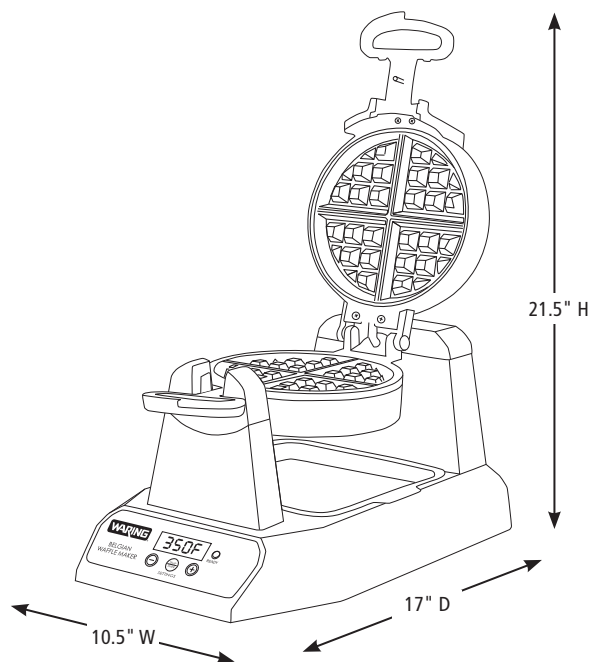

PARTS & ACCESSORIES

CAC177

Waffle Brush

CAC174

Waffle Fork

WW180XRP

Belgian Waffle Plate Replacement Kit

WMB400XRP

Mini Belgian Waffle Plate Replacement Kit

DIMENSIONS

Out of Box Weight: 13.3 lb.

ORDERING INFORMATION	#STD. PKG.	GIFTBOX WEIGHT (LB)	CUBIC FEET	BOX DIMENSIONS D X W X H	UPC	CASE PKG.	MC WEIGHT (LB)	MC DIMENSIONS D X W X H	MBC
WW185X – Single Belgian Waffle Maker with Automatic Countdown Timer	1	19.2	1.358	19" x 12.625" x 12"	040072107559	1	19.2	19.625" x 13.625" x 12.875"	10040072107556
WW180XRP – Belgian Waffle Plate Replacement Kit	1	2.25	0.081	8" x 1.875" x 9.375"	040072088100	16	37.625	16.125" x 10" x 15.625"	10040072088107
WMB400XRP – Mini Belgian Waffle Plate Replacement Kit	1	2.41	0.080	7.875" x 9.375" x 1.875"	040072088391	10	24.1	16.25" x 10.125" x 10"	10040072088398